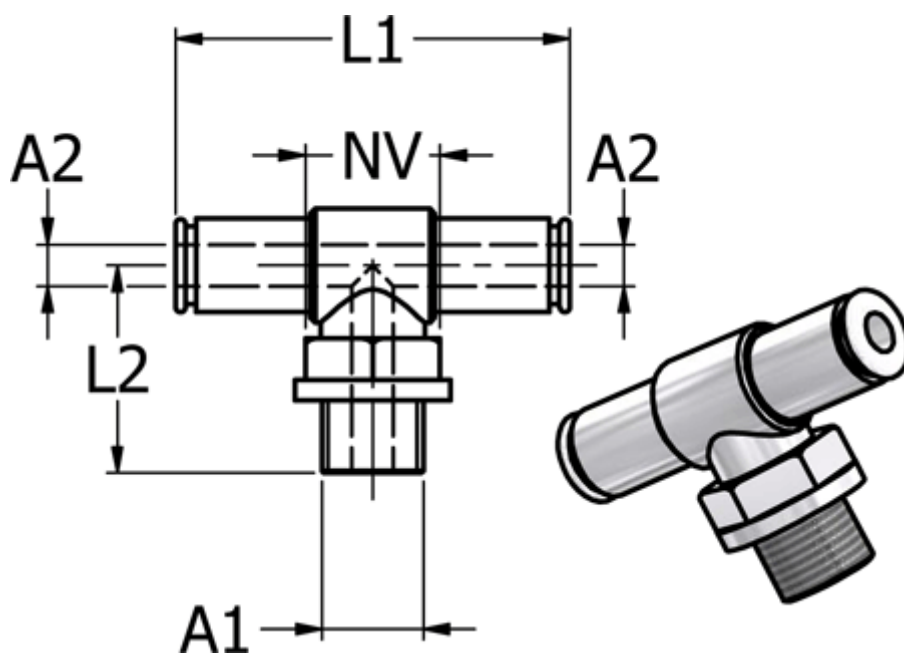

Article number: 5868550148

Description: Metal Push-in fitting 855.014-8, Ø8 / G 1/4" / Ø8  
Tee with FPM O-ring

## Measures

Ext. hose diameter A2	= 8
L1	= 47
L2	= 24
NV	= 13
Thread A1	= G 1/4"